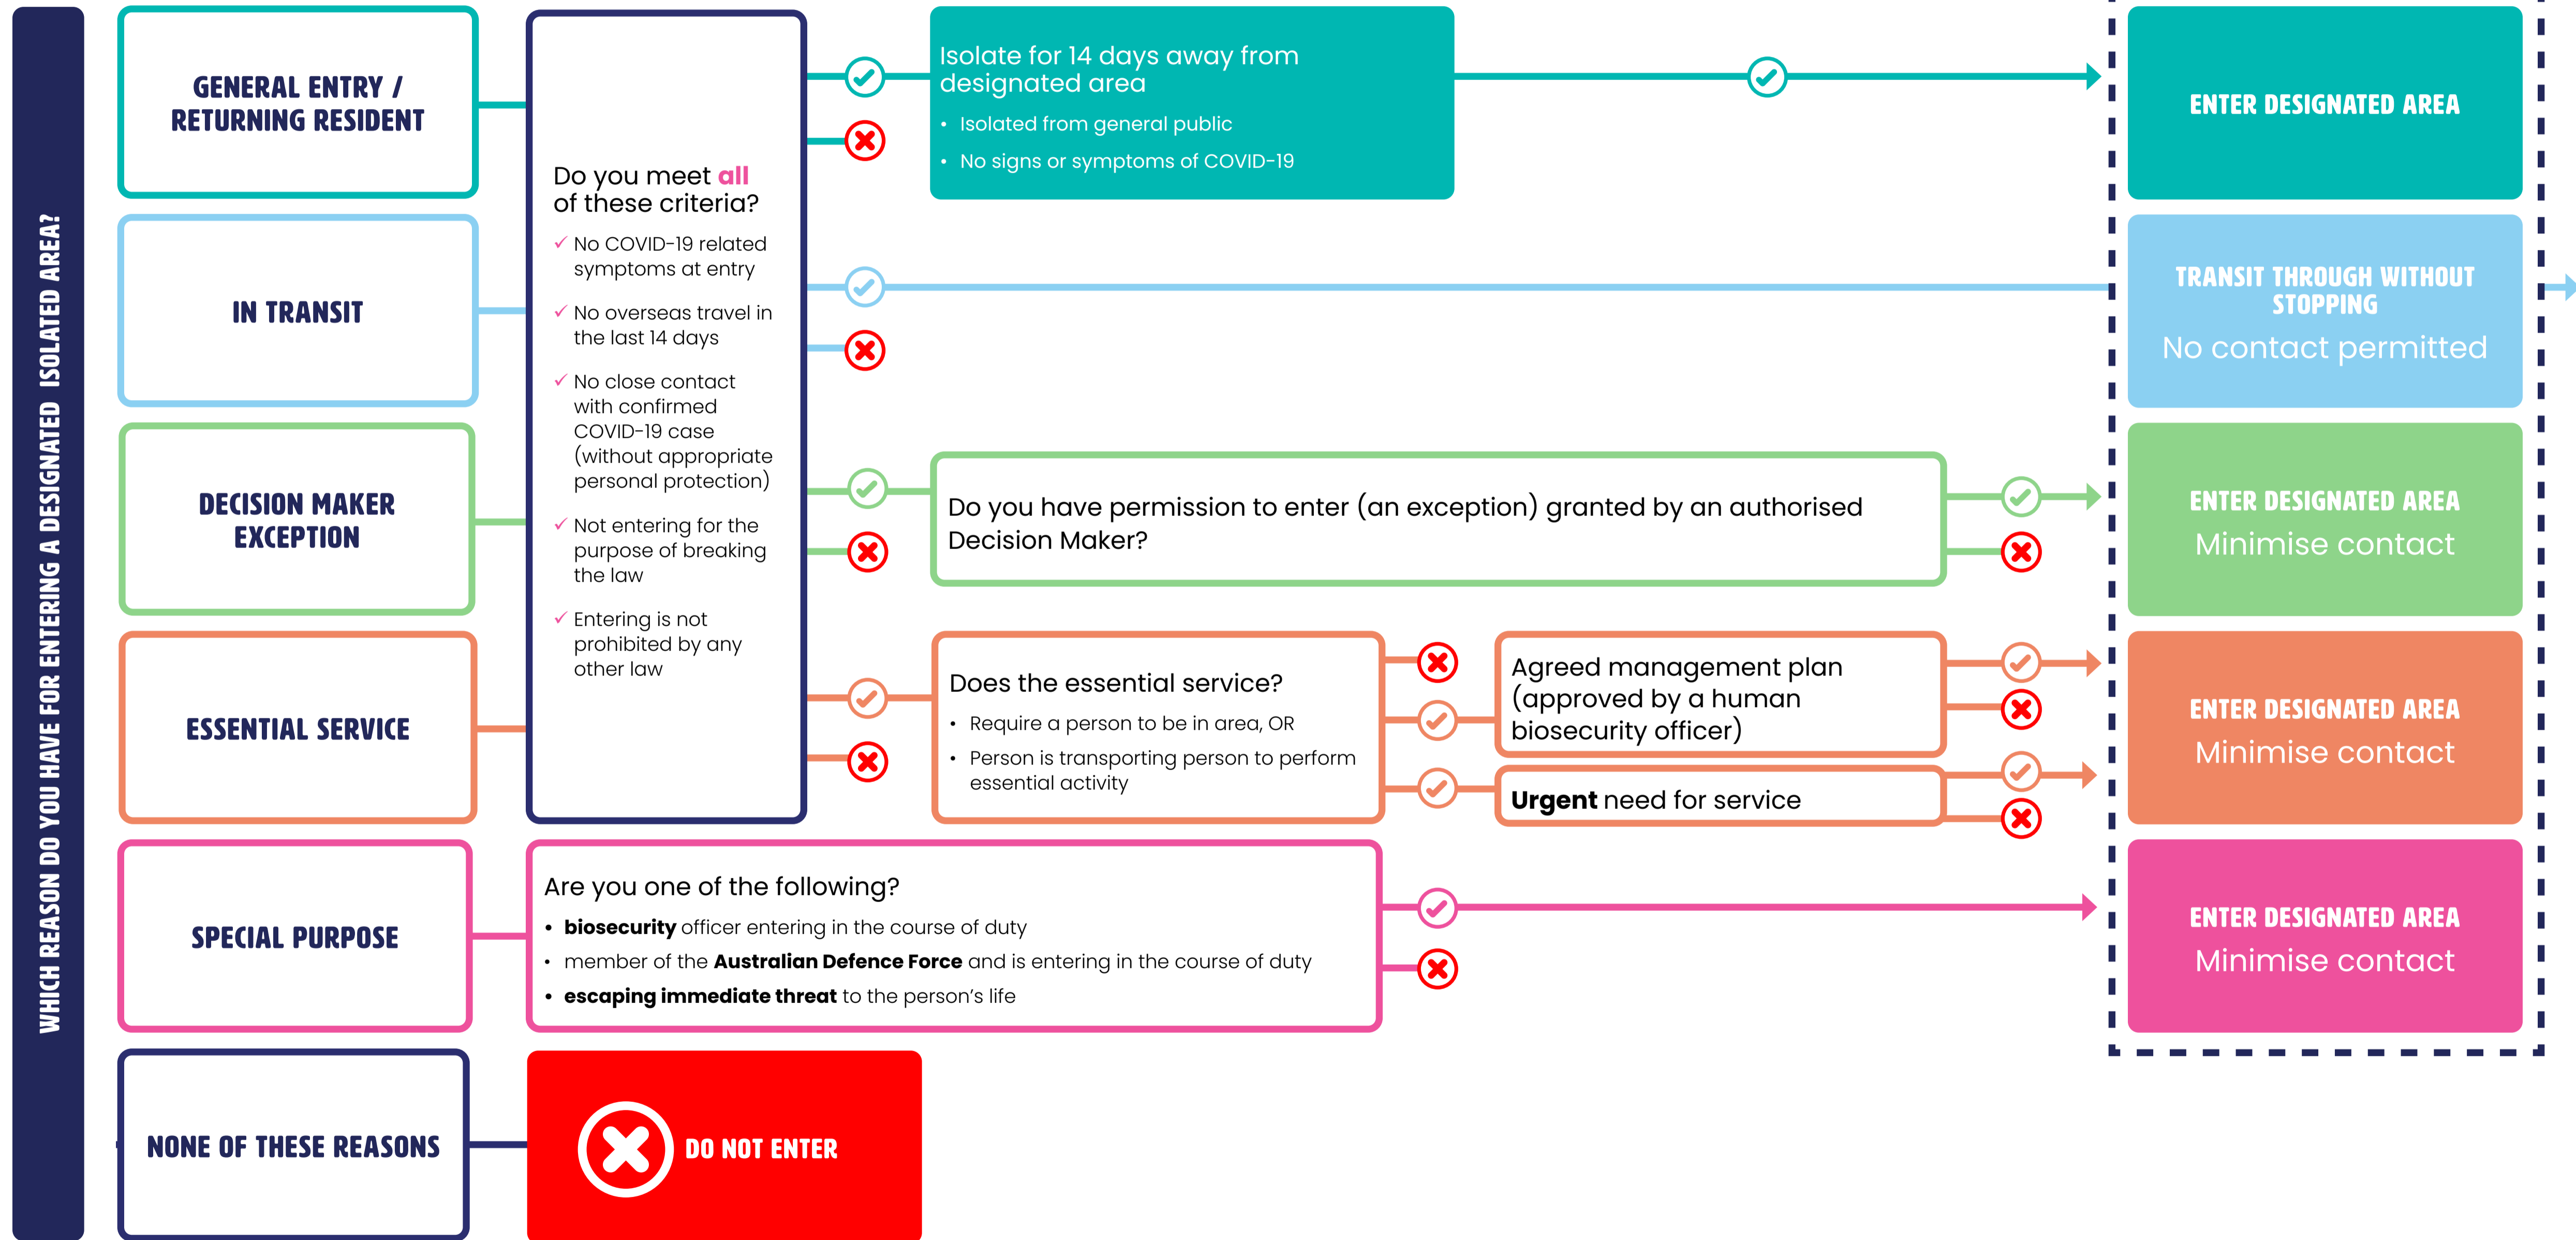

# KEEPING COMMUNITIES SAFE FROM CORONAVIRUS: REMOTE AREA TRAVEL RESTRICTIONS

The Australian Government is working to minimise the exposure of Coronavirus to remote and very remote communities. Access to these communities has been restricted to protect community members from the spread of Coronavirus. It's important that every service provider, Government agency and industry follow the guidelines on entering designated remote areas to help stop the spread of Coronavirus.

\* Additional entry allowances apply for crossings between areas (water and land) where both the start and end point of the transit are within the designated area and also across adjoining designated areas